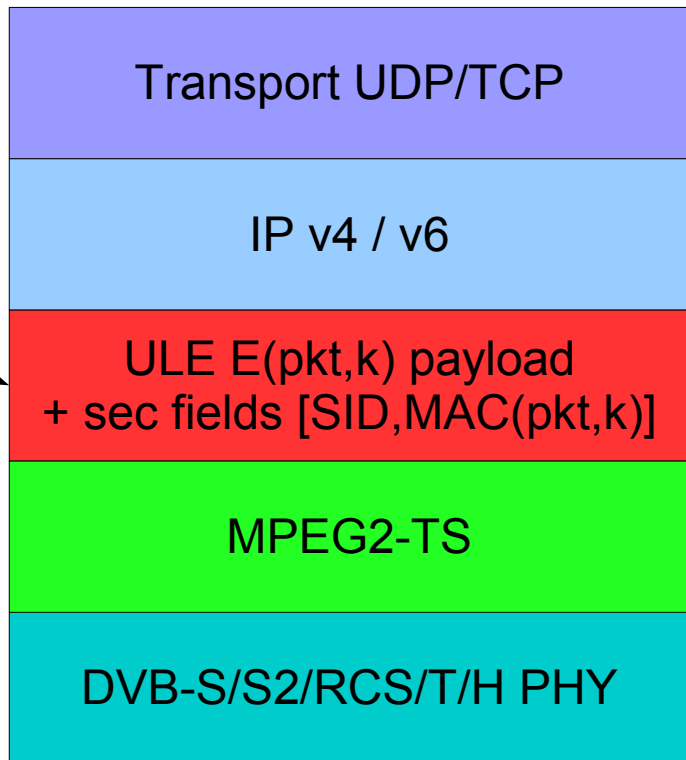

RFC for ULEsec overall architecture similar to IPsec

RFC for ULEsec based billing model using the X.509 authentication certificates of ULEsec

RFC ULE

possibly some modifications to carry extra options

RFC for ULEsec/Unicast derived from IKE

RFC for ULEsec/Multicast secure & reliable multicast derived from LKH based protocol

control plane unicast

control plane multicast

user plane

ULEsec/Unicast KE IKE based

ULEsec/Multicast KE LKH based

UDP control datagrams or ULE control msg

uni/bidirectional ?